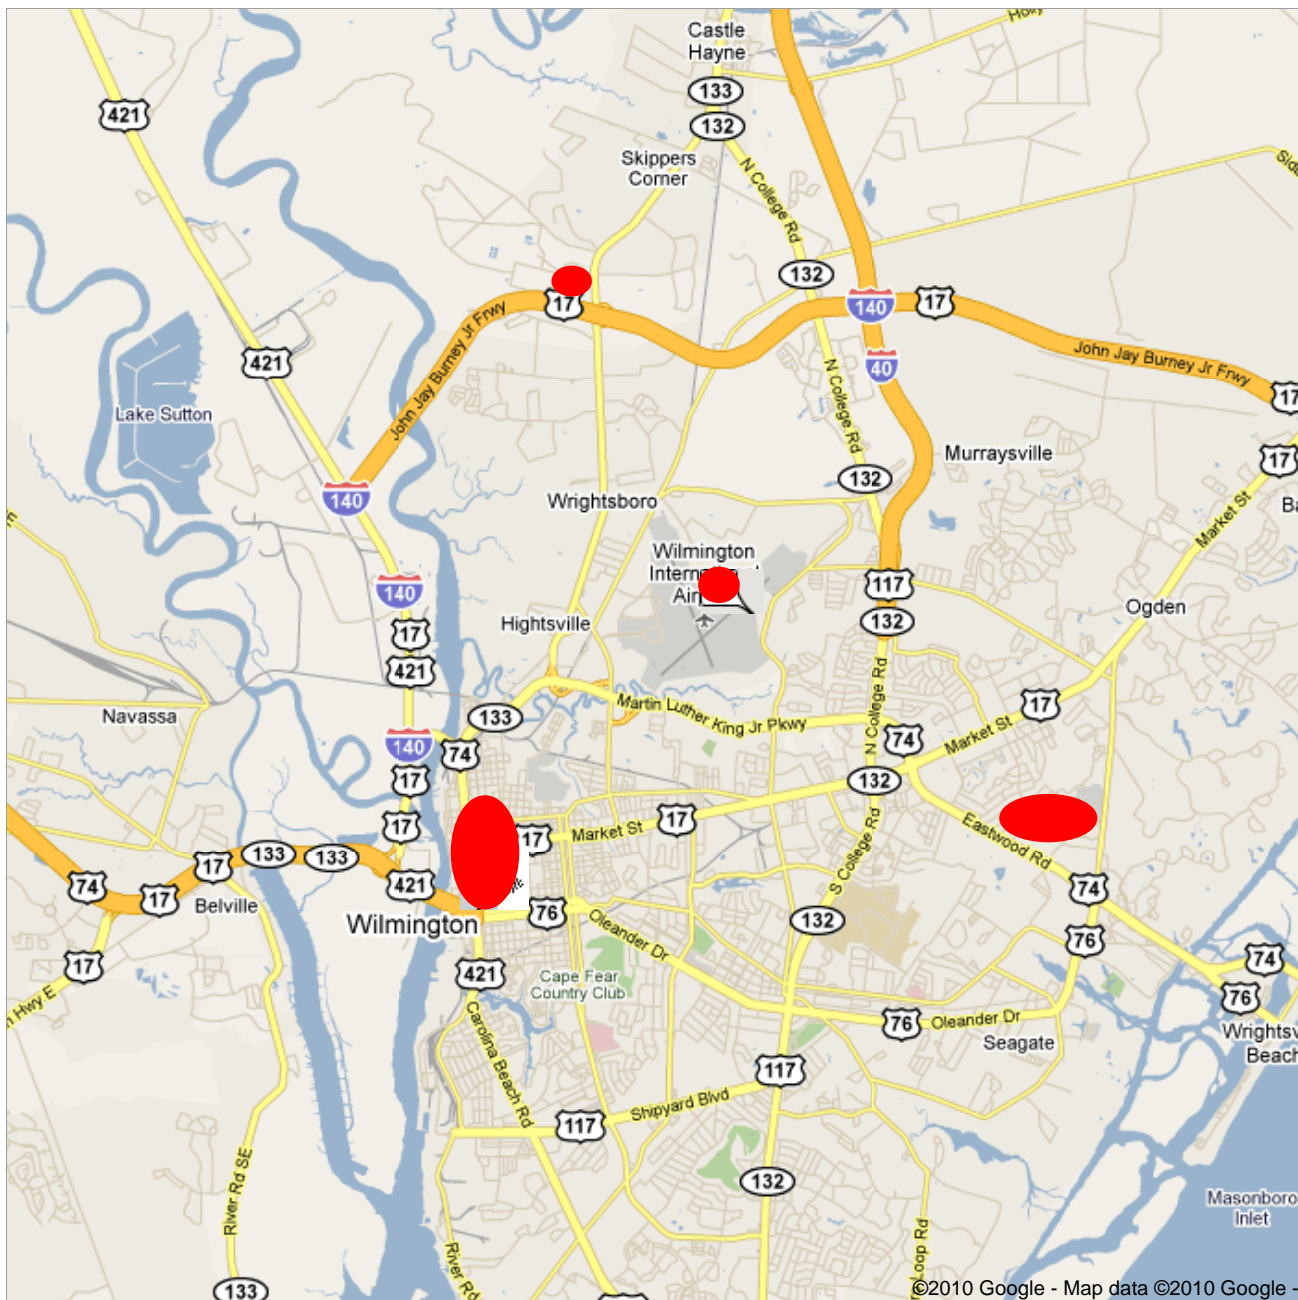

Driving From Wilmington Airport (ILM) to General Electric:

- Turn RIGHT out of airport entrance onto 23rd Street.
- When the road comes to a T make turn RIGHT onto Rte 133.
- Follow Rte 133 approximately 3.2 miles.
- At third traffic light turn LEFT into General Electric.
- Proceed to SOUTH GATE – check in with Security

From: ILM - Wilmington International Airport

To: GE Hitachi - 3901 Castle Hayne Road

Driving From Wilmington Airport (ILM) to General Electric

- Turn RIGHT out of airport entrance onto 23rd Street.
- When the road comes to a T turn RIGHT onto Rte 133 North.
- Go north on Rte 133 approximately 3.2 miles. Turn LEFT at Traffic Light.
- You are now entering the SOUTH GATE to General Electric.

STOP at the SOUTH GATE to REGISTER with GE Security
Your Badge and an Escort will be waiting for you.

Address **Wilmington, NC**

Get Google Maps on your phone

Text the word "GMAPS" to 466453

©2010 Google - Map data ©2010 Google -