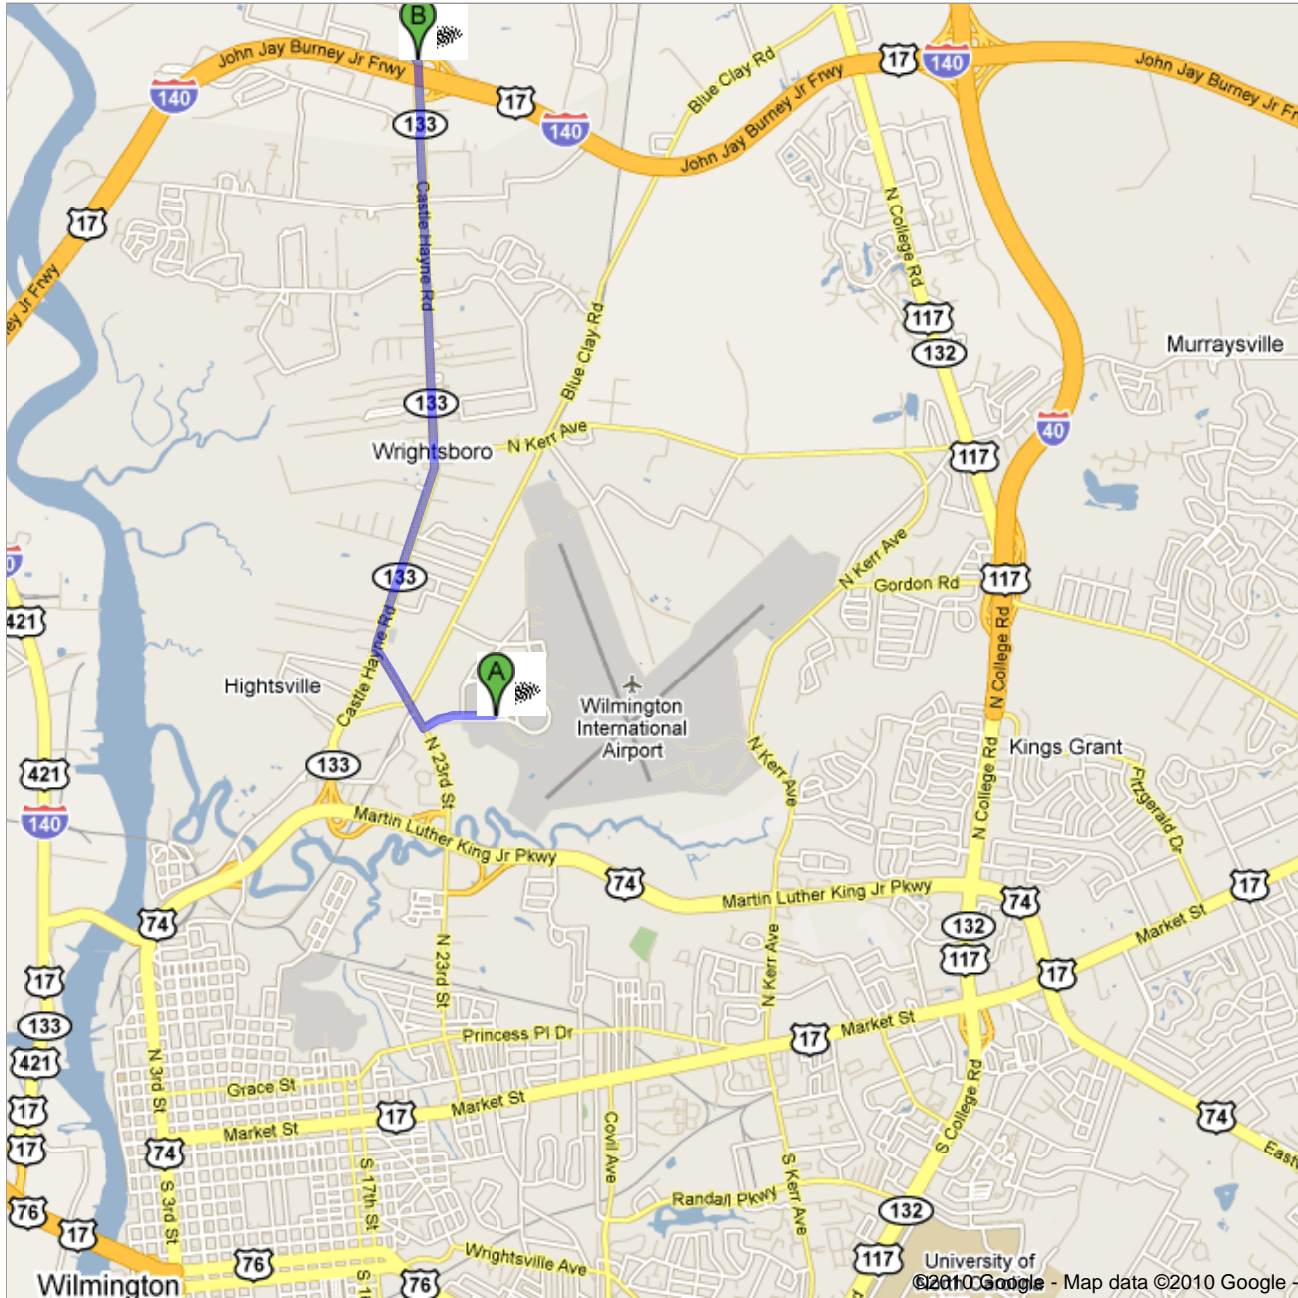

Driving From Wilmington Airport (ILM) to General Electric:

- Turn RIGHT out of airport entrance onto 23rd Street.
- When the road comes to a T make turn RIGHT onto Rte 133.
- Follow Rte 133 approximately 3.2 miles.
- At third traffic light turn LEFT into General Electric.
- Proceed to SOUTH GATE – check in with Security

If you choose to “Google” your own driving directions, our GE address is:
3901 Castle Hayne Road, Castle Hayne, NC 28429

Directions to 3901 Castle Hayne Rd, Castle Hayne, NC 28429

4.1 mi – about 10 mins

From: ILM - Wilmington International Airport

To: GE Hitachi - 3901 Castle Hayne Road

Driving From Wilmington Airport (ILM) to General Electric

- Turn RIGHT out of airport entrance onto 23rd Street.
- When the road comes to a T turn RIGHT onto Rte 133 North.
- Go north on Rte 133 approximately 3.2 miles. Turn LEFT at Traffic Light.
- You are now entering the SOUTH GATE to General Electric.

STOP at the SOUTH GATE to REGISTER with GE Security
Your Badge and an Escort will be waiting for you.

Address **Wilmington, NC**

Get Google Maps on your phone

Text the word "GMAPS" to 466453

©2010 Google - Map data ©2010 Google -